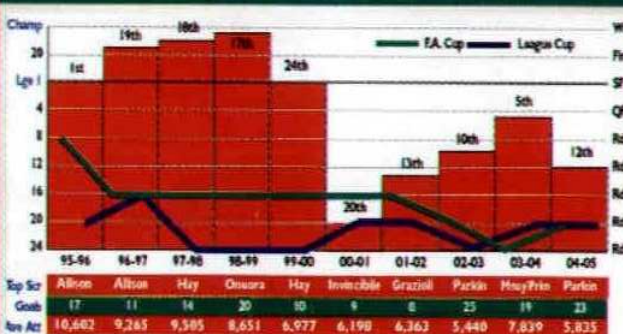

Swindon's Last 10 Years

THE LATEST SPORTS NEWS ON YOUR DESKTOP
EVERY DAY

SPORTBOX.tv
NOTHING INSIDE BUT SPORT