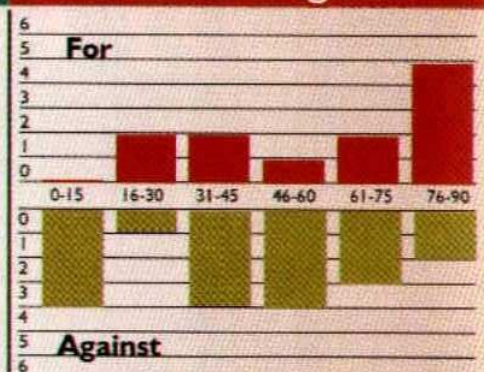

When for & against

Last 6 results

Opponents	H/A	Score
Scunthorpe	H	1-0
Blackpool	A	2-3
Barnsley	H	0-0
Swansea	H	1-3
Brentford	A	0-1
Port Vale	H	0-0

Swings

Won when Behind	0
Drawn when Behind	1
Drawn when Ahead	3
Lost when Ahead	1

Discipline

Fouls committed	156
Average per game	14.18
Yellow cards	18
Red cards	1

Set piece goals

Scored from free kick	0
Conc from free kick	0
Scored from corner	1
Conc from corner	2

Strike ratio

Shots on target	57
Goals scored	10
% shots scored	17.5
Divisional rating	19

Top scorer

Clive Platt (Joint)

Goals Scored	3
Games Played	7
Points Won	3