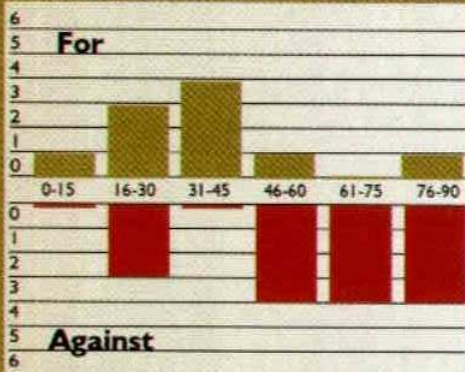

MK Dons v. Swindon Town

When for & against

Where & how scored

4	Close range	5
6	Inside 18yd box	7
0	Outside 18yd box	0
5	Shots	6
2	Headers	4
2	Volleys	1
1	Penalties	0
0	Free Kicks	0
0	Own Goals	1